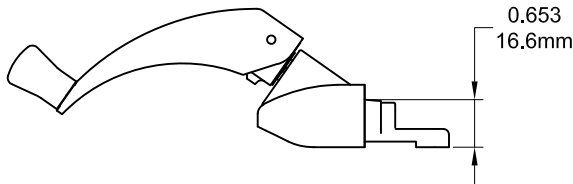

Grande Case Dual Arm Operator (Low Profile)

Product Name	Part Number	" A "
Grande Dual Arm Operator (Low Profile) , RH	132626-RS	18.834"
Grande Dual Arm Operator (Low Profile) , LH	132626-LS	18.834"
Grande Short Arm Dual Arm Operator (Low Profile) , RH	132626S-RS	15.945"
Grande Short Arm Dual Arm Operator (Low Profile) , LH	132626S-LS	15.945"

Track 190056

Stud Bracket (Right Hand Shown)

Part Number	Material	Hand
190463	Steel	RH
190464	Steel	LH