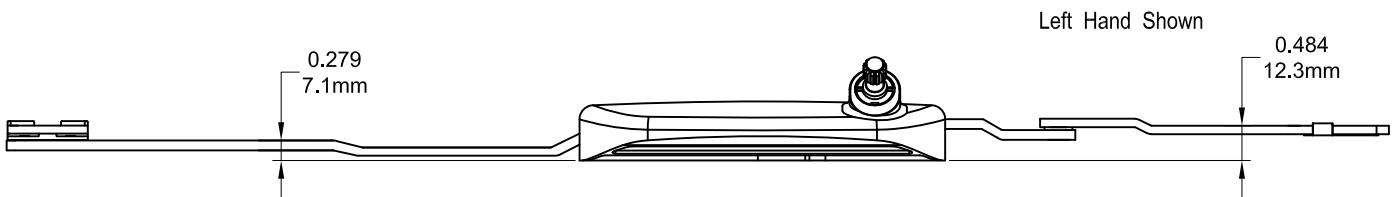

Grande Case Dual Arm Operator (Low Profile)

Product Name	Part Number	" A "
Grande Dual Arm Operator (Low Profile) , RH	132626-RS	18.834"
Grande Dual Arm Operator (Low Profile) , LH	132626-LS	18.834"
Grande Short Arm Dual Arm Operator (Low Profile) , RH	132626S-RS	15.945"
Grande Short Arm Dual Arm Operator (Low Profile) , LH	132626S-LS	15.945"

Track 190056

Stud Bracket (Right Hand Shown)

Part Number	Material	Hand
190463	Steel	RH
190464	Steel	LH