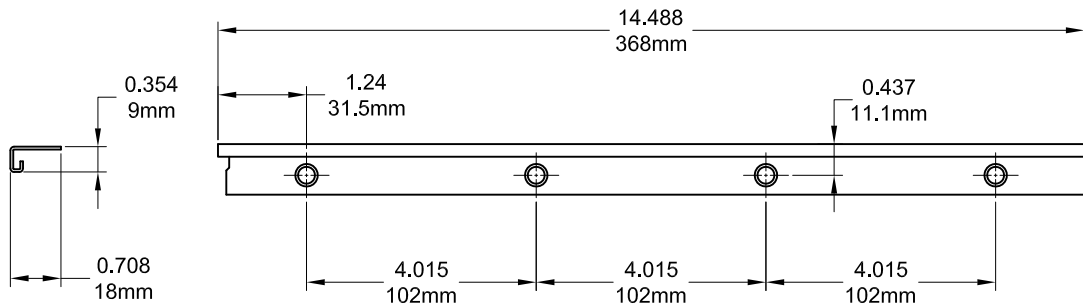

Grande Case Dual Arm Operator (Low Profile)

Product Name	Part Number	" A "
Grande Dual Arm Operator (Low Profile) , RH	132626-RS	18.834"
Grande Dual Arm Operator (Low Profile) , LH	132626-LS	18.834"
Grande Short Arm Dual Arm Operator (Low Profile) , RH	132626S-RS	15.945"
Grande Short Arm Dual Arm Operator (Low Profile) , LH	132626S-LS	15.945"

Track 190056

Stud Bracket (Right Hand Shown)

Part Number	Material	Hand
190463	Steel	RH
190464	Steel	LH