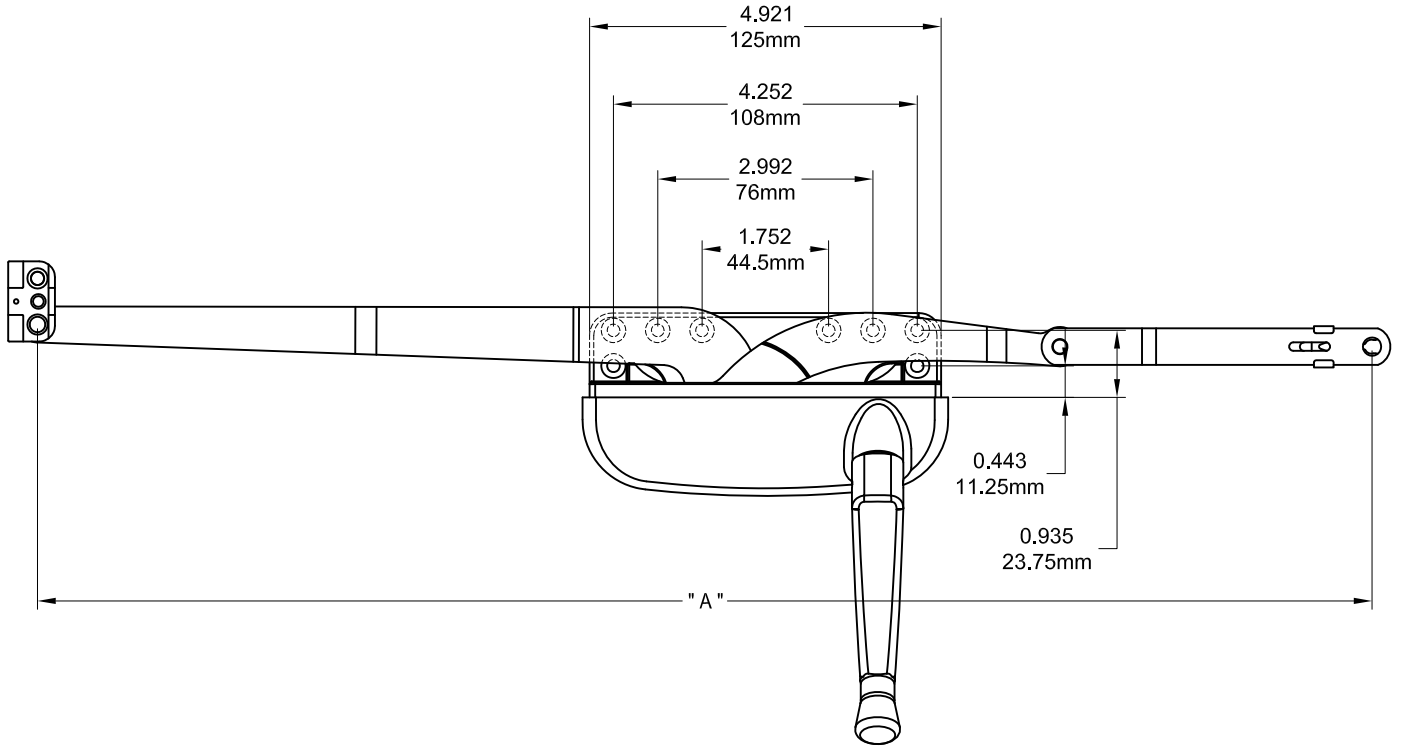

Grande Case Dual Arm Operator (Low Profile)

Product Name	Part Number	" A "
Grande Dual Arm Operator (Low Profile) , RH	132626-RS	18.834"
Grande Dual Arm Operator (Low Profile) , LH	132626-LS	18.834"
Grande Short Arm Dual Arm Operator (Low Profile) , RH	132626S-RS	15.945"
Grande Short Arm Dual Arm Operator (Low Profile) , LH	132626S-LS	15.945"

Track 190056

Stud Bracket (Right Hand Shown)

Part Number	Material	Hand
190463	Steel	RH
190464	Steel	LH