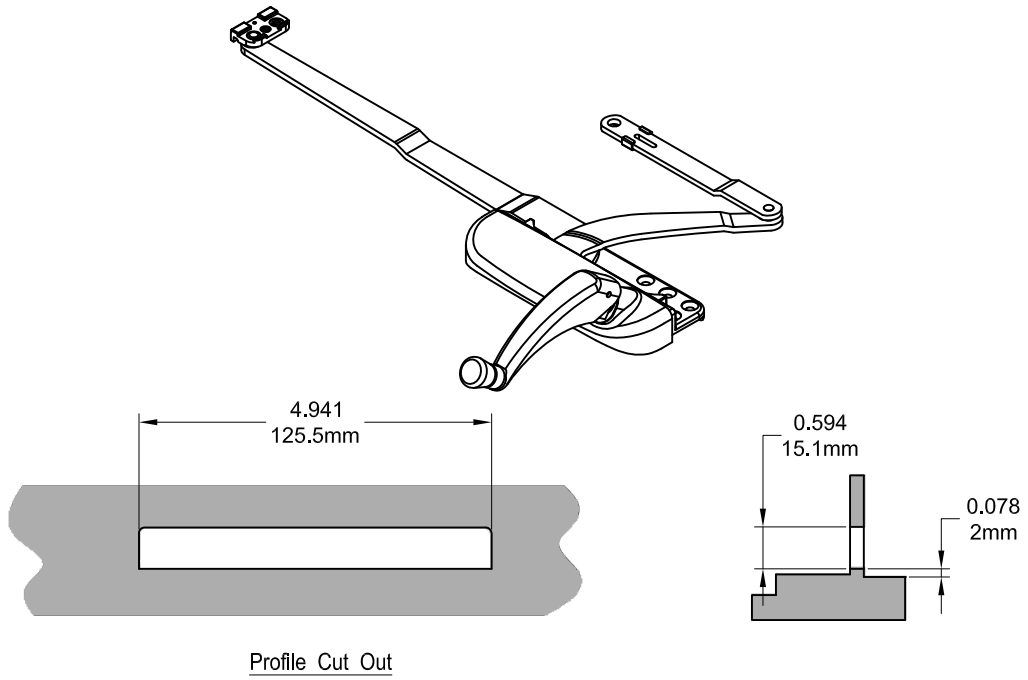

Grande Case Dual Arm Operator (Low Profile)

Product Name	Part Number	" A "
Grande Dual Arm Operator (Low Profile) , RH	132626-RS	18.834"
Grande Dual Arm Operator (Low Profile) , LH	132626-LS	18.834"
Grande Short Arm Dual Arm Operator (Low Profile) , RH	132626S-RS	15.945"
Grande Short Arm Dual Arm Operator (Low Profile) , LH	132626S-LS	15.945"

Track 190056

Stud Bracket (Right Hand Shown)

Part Number	Material	Hand
190463	Steel	RH
190464	Steel	LH